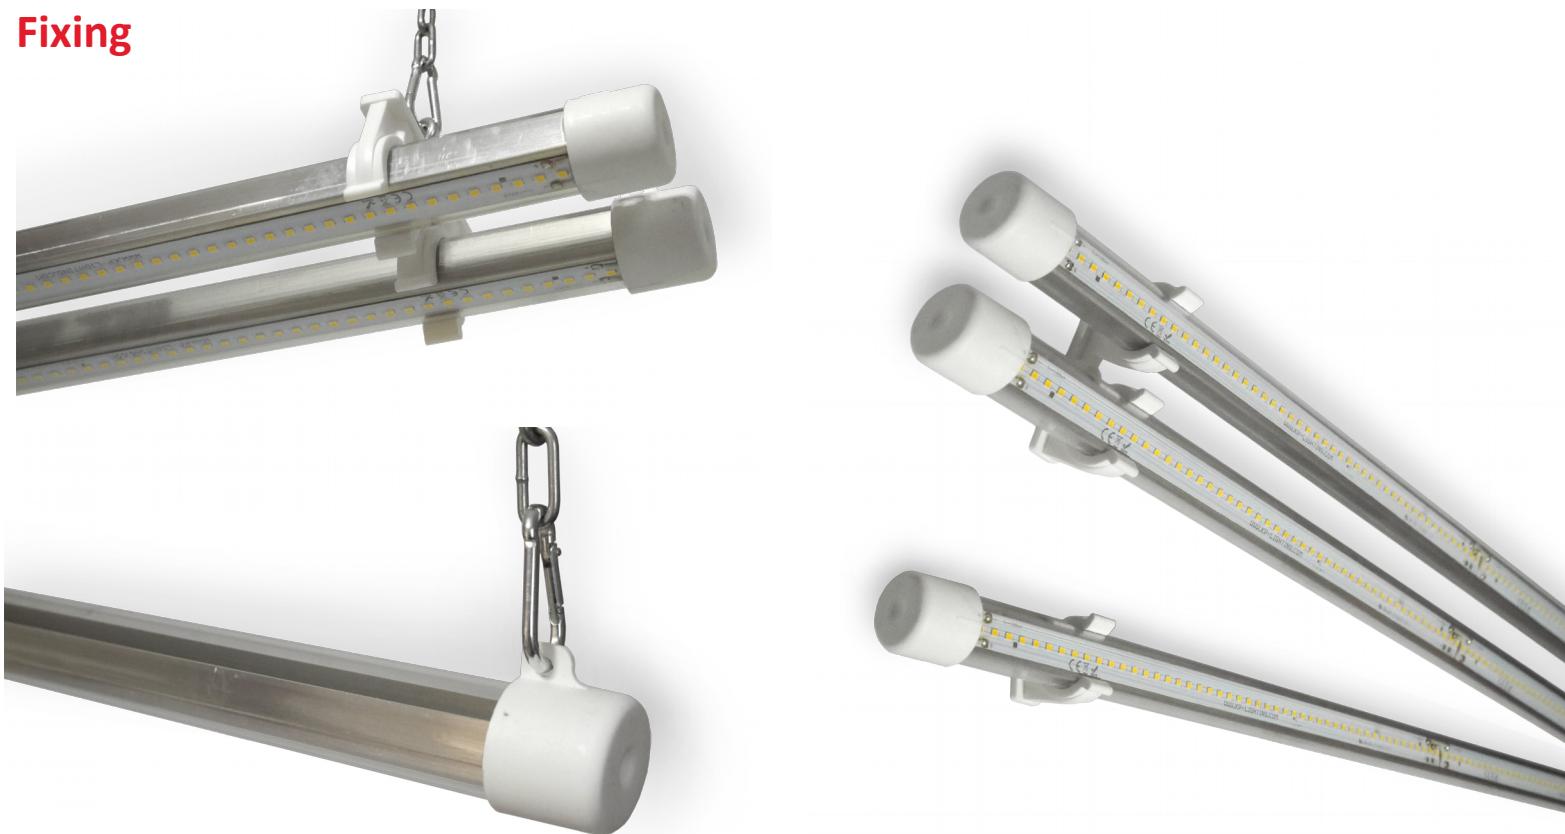

KP-TUBA

150 lm/W

Technical drawings (mm)

version:
1xKP-TUBA IP67 1200

version:
2x KP-TUBA IP67 1200

Fixing

Basic parameters

Version	Type	Power	Lumen output	Lamp dimension (length x width x height)[mm]	Net weight [kg]
1x KP-TUBA IP67 1600	Indoor / Outdoor	36 W	5 400 lm	1594 x 34 x 43	0,8
2x KP-TUBA IP67 1600		72 W	10 800 lm	1594 x 89 x 51	1,5
1x KP-TUBA IP67 1200		26 W	3 903 lm	1194 x 34 x 43	0,6
2 x KP-TUBA IP67 1200		52 W	7 806 lm	1194 x 89 x 51	1,2
1 x KP-TUBA IP67 800		18 W	2 700 lm	794 x 34 x 43	0,5
2 x KP-TUBA IP67 800		36 W	5 400 lm	794 x 89 x 51	1
1 x KP-TUBA IP67 400		9 W	1 350 lm	394 x 34 x 43	0,4
2 x KP-TUBA IP67 400		18 W	2 700 lm	394 x 89 x 51	0,9

- Power and lumen output of lamp may hesitate +/- 5% from the table above
- KP-TUBA with different power is possible and we consider each case individually

Specification

Input voltage		AC 220 ÷ 240V
Appliance classes		II
Working temperature		-30°C ÷ 35°C
Color rendering index (CRI)		Ra>80
Color temperature		5000K 4000K other to order
Life time		> 50 000 hours
Material	tube	PC
	end cap	PMMA
LED Vender		Samsung

light distribution curve