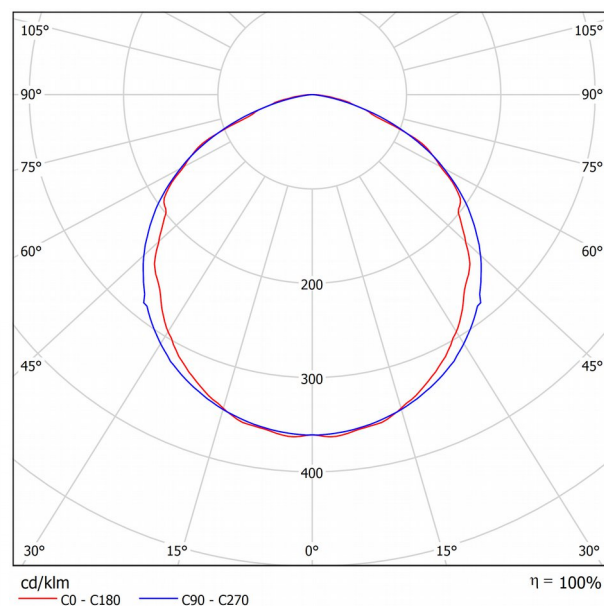

KP-TUBA

150 lm/W

Technical drawings (mm)

version:
1xKP-TUBA IP67 1200

version:
2x KP-TUBA IP67 1200

Fixing

Basic parameters

Version	Type	Power	Lumen output	Lamp dimension (length x width x height)[mm]	Net weight [kg]
1x KP-TUBA IP67 1600	Indoor / Outdoor	36 W	5 400 lm	1594 x 34 x 43	0,8
2x KP-TUBA IP67 1600		72 W	10 800 lm	1594 x 89 x 51	1,5
1x KP-TUBA IP67 1200		26 W	3 903 lm	1194 x 34 x 43	0,6
2 x KP-TUBA IP67 1200		52 W	7 806 lm	1194 x 89 x 51	1,2
1 x KP-TUBA IP67 800		18 W	2 700 lm	794 x 34 x 43	0,5
2 x KP-TUBA IP67 800		36 W	5 400 lm	794 x 89 x 51	1
1 x KP-TUBA IP67 400		9 W	1 350 lm	394 x 34 x 43	0,4
2 x KP-TUBA IP67 400		18 W	2 700 lm	394 x 89 x 51	0,9

- Power and lumen output of lamp may hesitate +/- 5% from the table above
- KP-TUBA with different power is possible and we consider each case individually

Specification

Input voltage		AC 220 ÷ 240V
Appliance classes		II
Working temperature		-30°C ÷ 35°C
Color rendering index (CRI)		Ra>80
Color temperature		5000K 4000K other to order
Life time		> 50 000 hours
Material	tube	PC
	end cap	PMMA
LED Vender		Samsung

light distribution curve